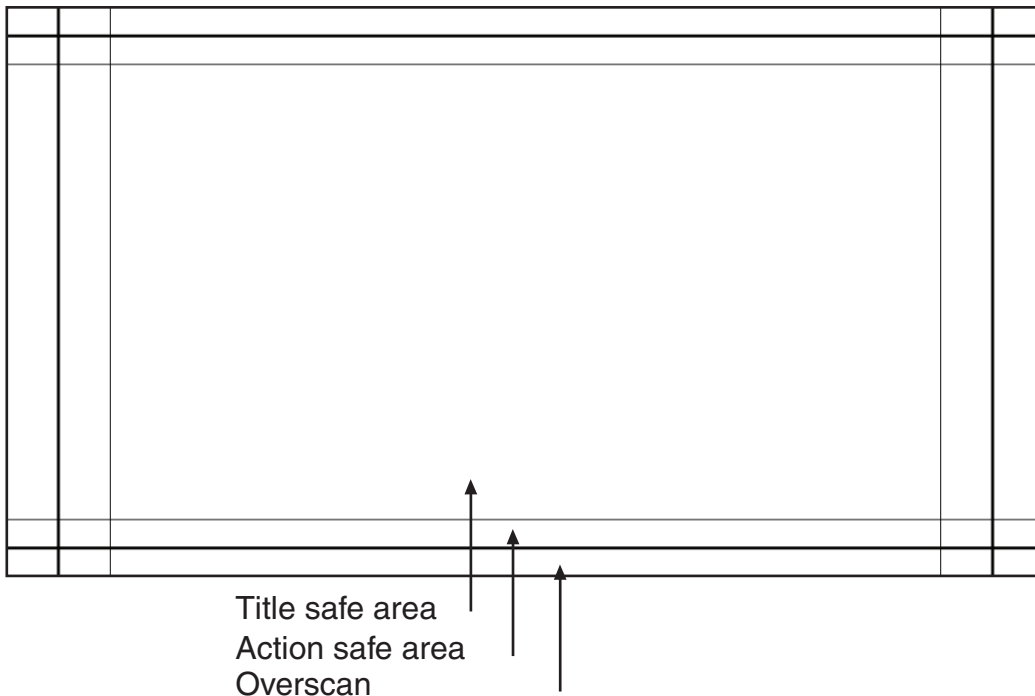

VIDEO SPECIFICATIONS - AD REPLACEMENT SYSTEMS

TV Standard: PAL

Aspect Ratio: 16:9

Frame Rate: 25 fps

Dimension 720 x 576 pixels anamorphic

An uncompressed video file should be provided

Audio:

Audio Mode: Stereo

Aspect Ratio: 16:9

Frame Rate: 25 fps

Dimension 720 x 576 pixels anamorphic

An uncompressed video file should be provided

Audio:

Ads must have a silent soundtrack.

Audio Mode: Stereo

Sample Rate: 44.1 kHz

SIZE	VIDEO SAFE ZONE	TITLE SAFE ZONE
720 x 576 anamorphic	10%	20%

VIDEO SPECIFICATIONS - STILL ADS

JPEG or PDF

Aspect Ratio: 16:9

Frame Rate: 25 fps

Dimension 720 x 576 anamorphic pixels or 1024 x 576 square pixels

Resolution : 72 dpi

SIZE	VIDEO SAFE ZONE	TITLE SAFE ZONE
720 x 576 anamorphic	10%	20%
1024 x 576 square pixels	10%	20%