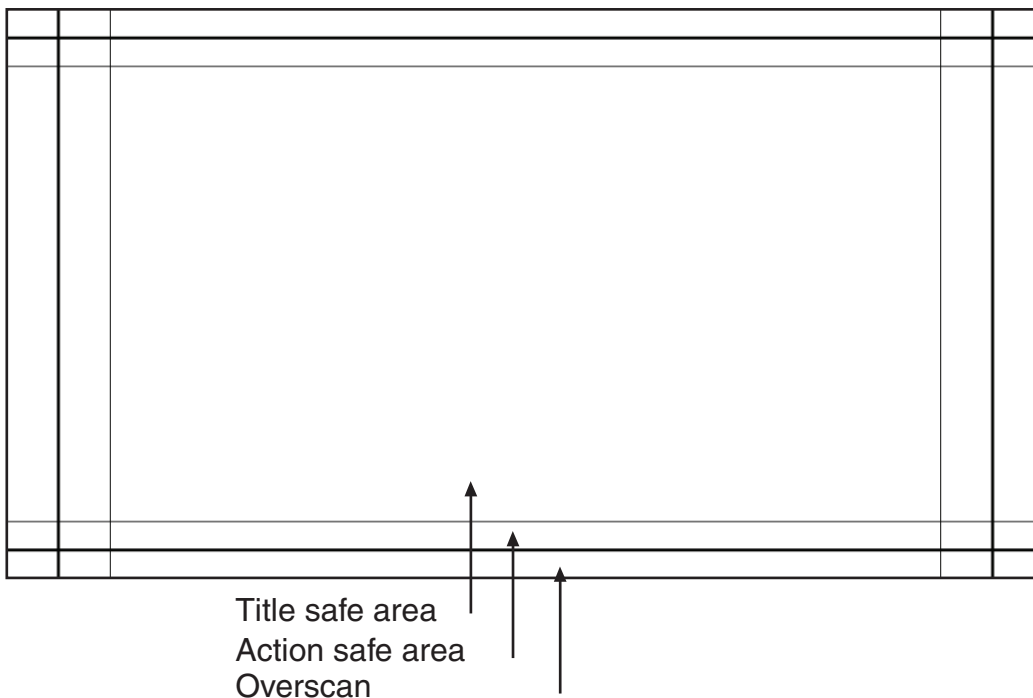

VIDEO SPECIFICATIONS - AD REPLACEMENT SYSTEMS

TV Standard: PAL

Aspect Ratio: 16:9

Frame Rate: 25 fps

Dimension 720 x 576 pixels anamorphic

An uncompressed video file should be provided

Audio:

Audio Mode: Stereo

Sample Rate: 44.1 kHz

Ads must have a soundtrack.

We can provide royalty free music.

SIZE	VIDEO SAFE ZONE	TITLE SAFE ZONE
720 x 576 anamorphic	10%	20%